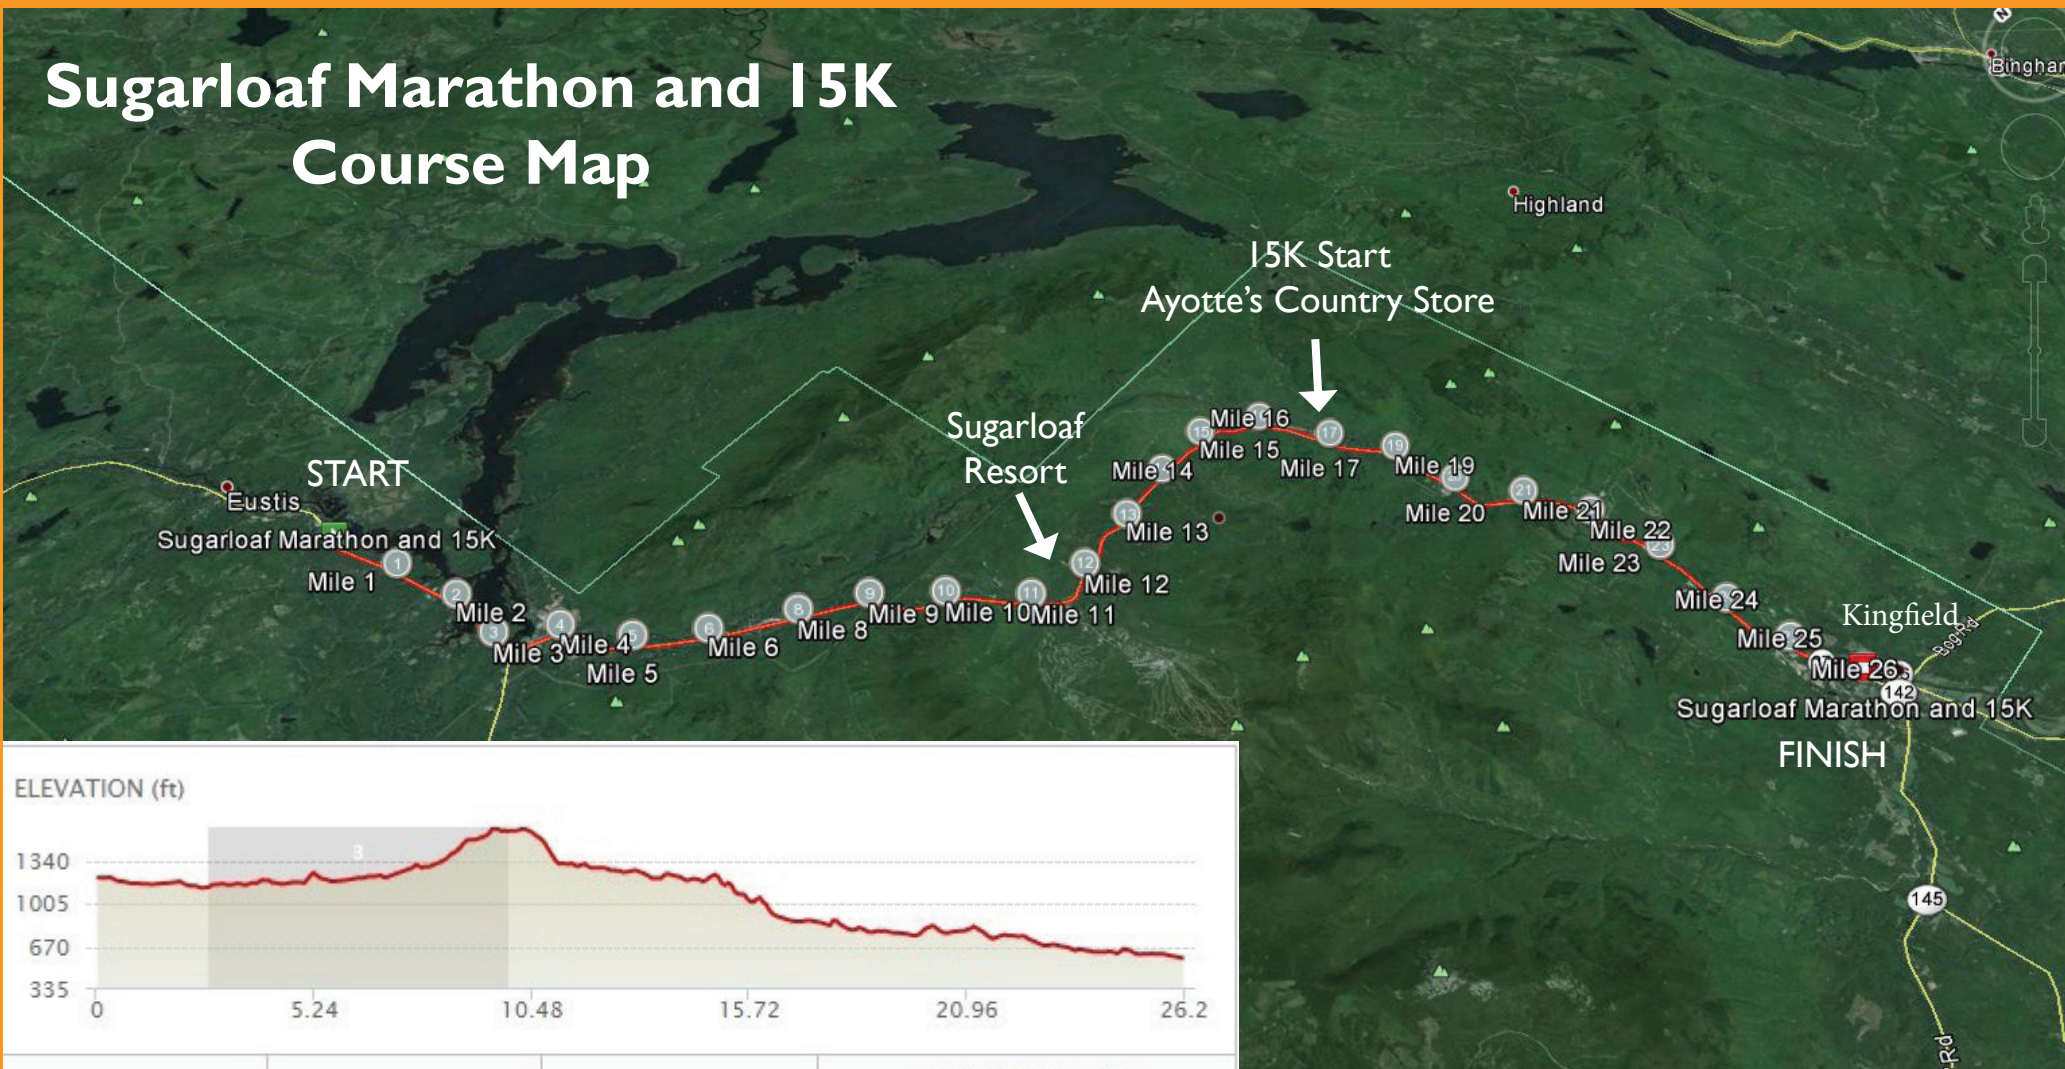

Sugarloaf Marathon and 15K Course Map

CLIMB DETAILS

| Rating | Start/End Points | Length | Start/End Elevation | Avg Grade |
|--------|------------------|---------|---------------------|-----------|
| 3 | 2.68 mi/9.92 mi | 7.24 mi | 1,143 ft/1,592 ft | 1.2% |